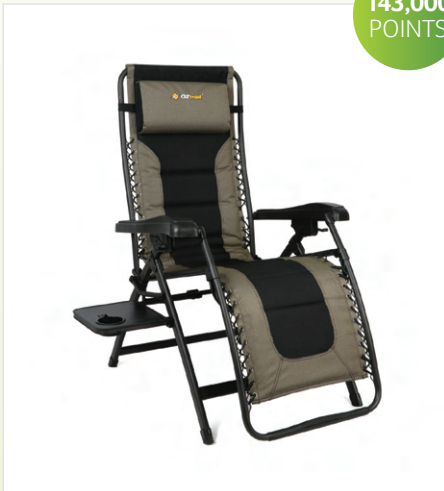

[View online](#)

143,000 POINTS

Oztrail RV Statesman Sun Lounge